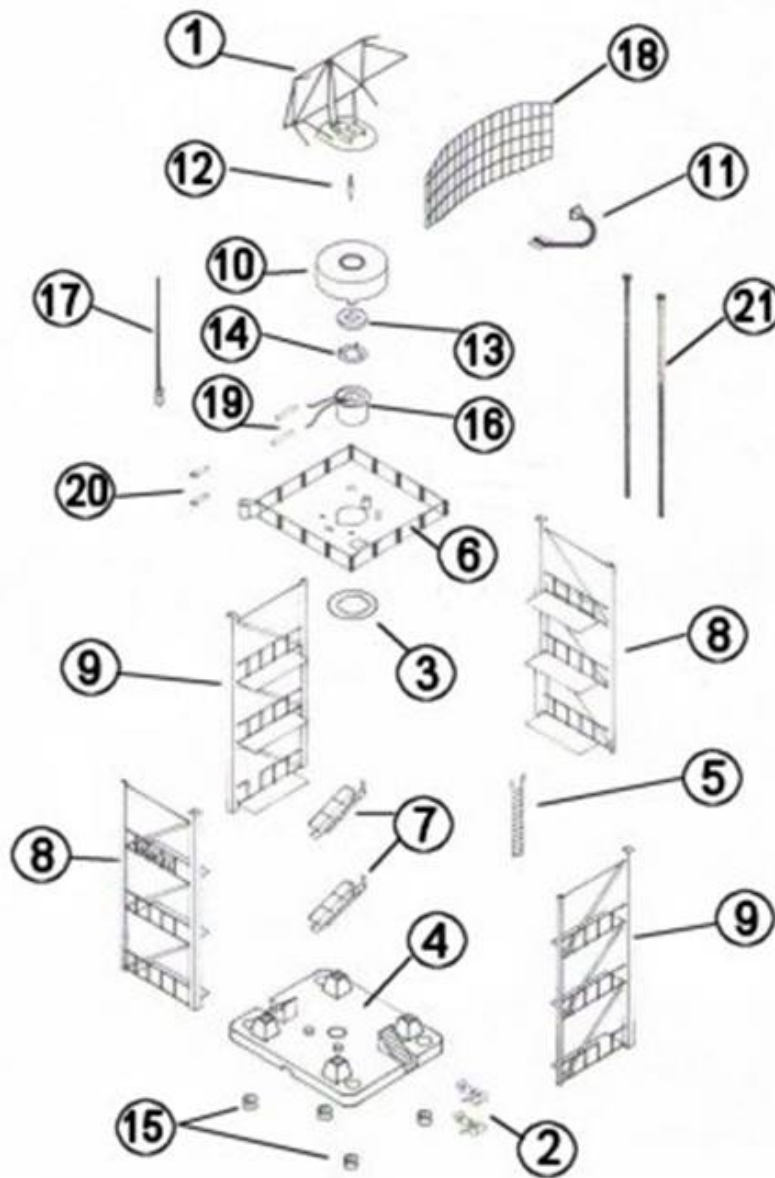

Replacement Parts

You have **0** items in your cart.

[View Cart](#) | [Go to Checkout](#)

[Show Specials](#)

(6-12749) Rotary Radar antenna

Part #	Name	Sequence	Price		
6000197042	BRACKET / ROTATING RADAR MLD 6934	1	\$2.50		<input type="text" value="1"/> <input type="button" value="Add"/>
6000395030	CLIP / TINNERMAN (POSTWAR PART # 395-30)	2	\$1.00		<input type="text" value="1"/> <input type="button" value="Add"/>
6102702038	COIL RETAINER MLD NYL	3	\$0.60		Unavailable
6102749065	BASE / BROWN / CONTROL TOWER	4	\$4.00		Available from North Lima Trainworks

Part #	Name	Sequence	Price	
6102749020	LADDER / CONTROL TOWER	5	\$1.00	Available from North Lima Trainworks
6102749055	CONTRL TWR PLTFRM MLD2952	6	\$2.25	Unavailable
6102749019	CONTRL TWR STAIR MLD 6934	7	\$1.20	Unavailable
6102749043	CONTRL TWR STRC 1 SLT STP	8	\$4.00	Available from North Lima Trainworks
6102749035	CONTRL TWR STRC 2 SLT MLD	9	\$4.00	Available from North Lima Trainworks
6000197011	COVER (POSTWAR PART # 197-11)	10	\$1.00	Available from North Lima Trainworks
6000197005	DIPOLE / RADAR TOWER / GRAY	11	\$1.50	 Unavailable
6000197006	DIPOLE RADAR TOWER / MLD 6934 / BLACK	11	\$1.50	 Unavailable
6000197007	DRIVE SHAFT / RADAR TOWER	12	\$2.00	 <input type="text" value="1"/> <input type="button" value="Add"/>
6000197012	DRIVING SLUG CONTRL TOWER	13	\$0.50	Unavailable
6003520016	DRIVING WASHER / 3 DRIVE FINGERS USE 6002494050	14	\$1.10	 Unavailable
6000197023	GROMMET	15	\$0.50	 <input type="text" value="1"/> <input type="button" value="Add"/>
6000192031	MTR ASSY CONTROL TWR 2318	16	\$10.00	Unavailable
6000197024	RADIO ANTENNA MLD BLK6934	17	\$3.00	 Unavailable
6000197043	ROTATING RADAR SCREEN MLD	18	\$10.00	 Unavailable
6002029015	INSULATOR SLEEVE / SMOKE ELEMENT	19	\$0.60	 Unavailable
6000045058	SOLDER LUG	20	\$0.15	Unavailable
6000197016	STUD / CONTROL TOWER (POSTWAR PART # 197-16)	21	\$0.50	Available from North Lima Trainworks