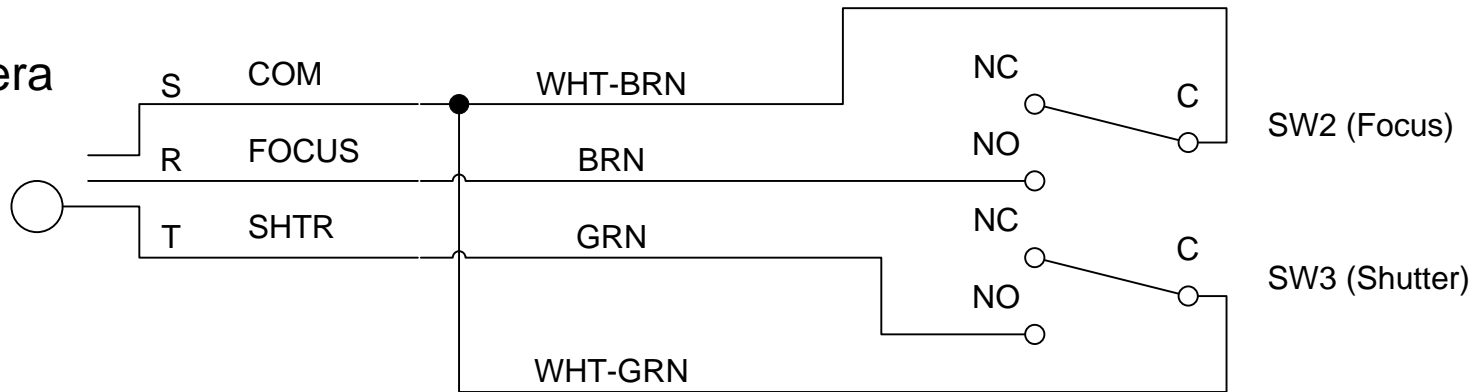

Clickslide Interface Box Schematic Diagram

Projector

Camera

Power

5-PIN REMOTE CORD PLUG Voltages

KODAK EC-3 REMOTE CONTROL

A100_0001BC_

5-PIN REMOTE PLUG Voltages

PIN	Description
white	Reverse
red	Forward
yellow	Common
brown	RACK SOLENOID
black	Focus - REMOTE