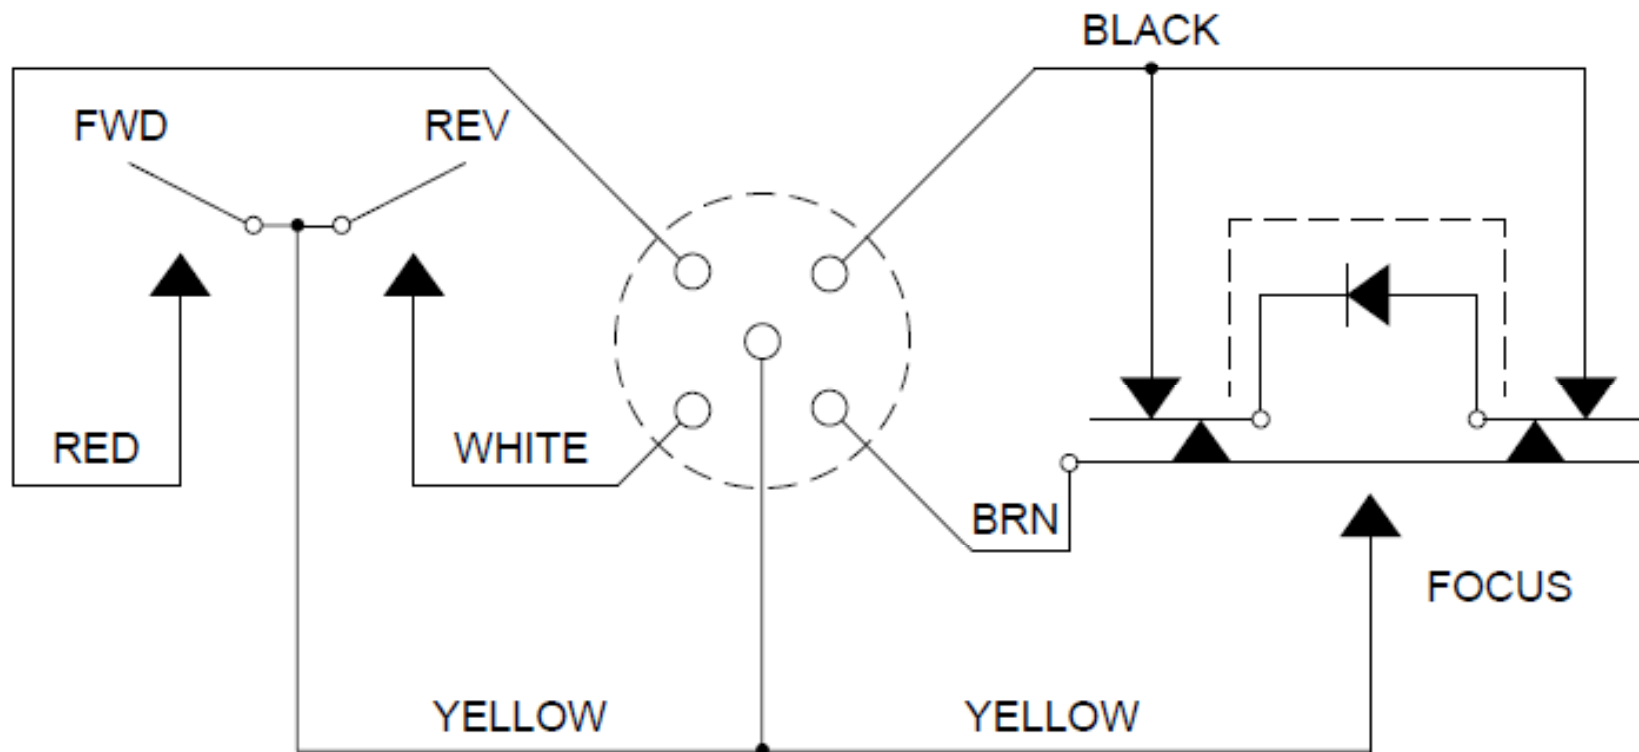

Clickslide Interface Box Schematic Diagram

Projector

Camera

Power

5-PIN REMOTE CORD PLUG Voltages

KODAK EC-3 REMOTE CONTROL

A100_0001BC_

5-PIN REMOTE PLUG Voltages

PIN	Description
white	Reverse
red	Forward
yellow	Common
brown	RACK SOLENOID
black	Focus - REMOTE