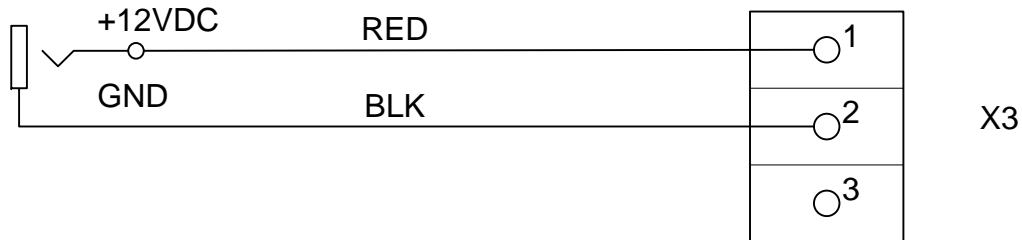

Clickslide Interface Box Schematic Diagram

Projector

Camera

Power

5-PIN REMOTE CORD PLUG Voltages

KODAK EC-3 REMOTE CONTROL

A100_0001BC_

5-PIN REMOTE PLUG Voltages

PIN	Description
white	Reverse
red	Forward
yellow	Common
brown	RACK SOLENOID
black	Focus - REMOTE