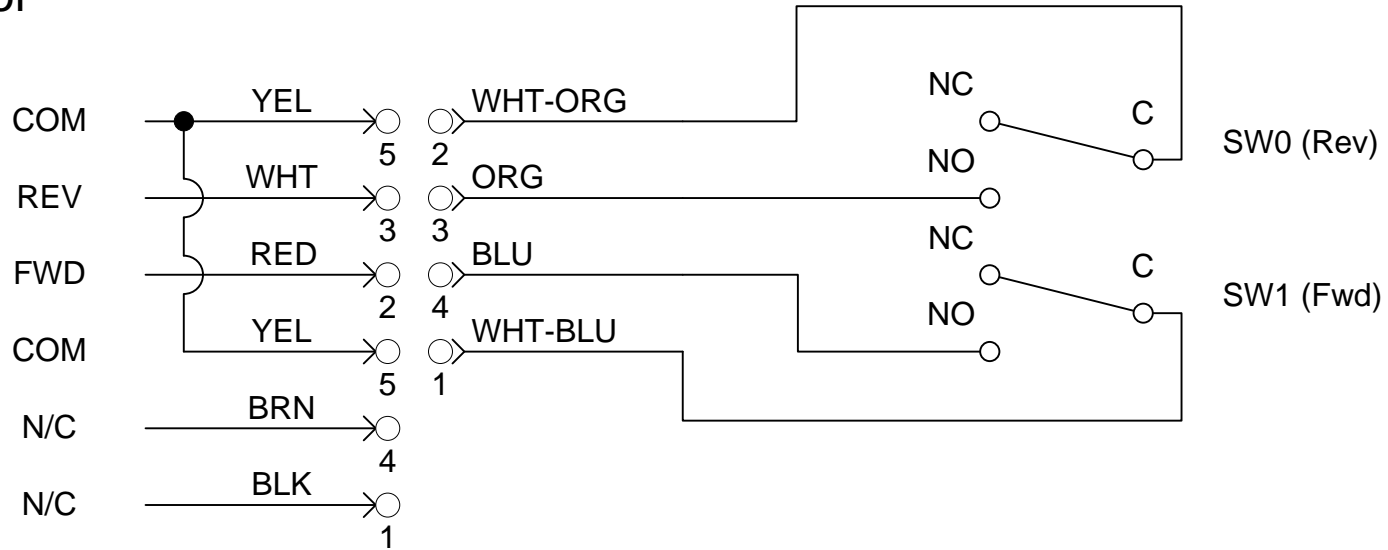

Clickslide Interface Box Schematic Diagram

Projector

Camera

Power

5-PIN REMOTE CORD PLUG Voltages

KODAK EC-3 REMOTE CONTROL

A100_0001BC_

5-PIN REMOTE PLUG Voltages

PIN	Description
white	Reverse
red	Forward
yellow	Common
brown	RACK SOLENOID
black	Focus - REMOTE